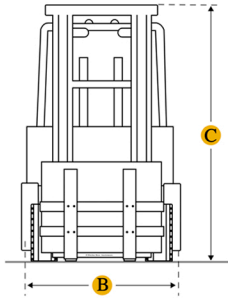

Forklift 5,000 pounds

Model CPOD 25

Also called a lift truck, is a primarily industrial vehicle that uses a two-pronged forked front attachment to lift materials. Often, that material is on a wooden platform or pallet.

Unlike other machines that can be fitted with a forked attachment, such as a telehandler, the forklift is beneficial for projects that require a lot of material-moving.

Dimensions

a. Length to fork face	8.37 ft
b. Overall Width	3.78 ft
c. Overall Height - mast lowered	6.91 ft
d. Wheelbase	5.25 ft
e. Ground clearance	4.34 in
g. Max Fork Height	9.85 ft in
Operating Weight	8113.1 lb
Fuel Type	Gasoline