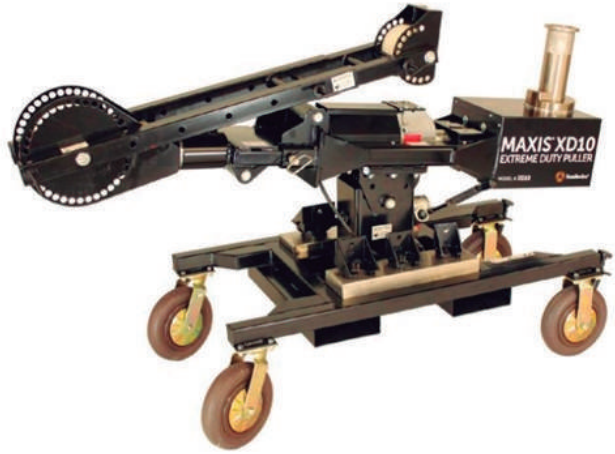

ECO RENTALS

Cable Puller 10 K

KEY SPECS

·Extreme Duty Cable Puller XD10

The Maxis XD10 EXTREME Duty Cable Puller is designed to get the job done, thriving in the most extreme pulling conditions. The XD10 allows you to pull faster and safer up to 10,000 lbs.

·10,000 lbs. peak pulling force with a continuous pulling rating of 7,000 lbs

·High Capacity: Powerful gear box designed to operate under heavy loads with maximum output.

·Self Contained: Ready to Pull with no need for additional parts or equipment to use for set up.

·Single person set up and operation: Quickly adapts from underground to overhead pulls.

·Smooth Elevation Control: operates with handle or 18V cordless drill helping to eliminate any lifting.

·Collapsible down to 40"H x 26"W x 70"L to fit through standard doorways and ease of transport.

At 4,000 lbs. 18fpm

Includes: Conduit Adapter sizes 2" - 4" included, 5" & 6"

Adapters sold separately, Single Foot Control